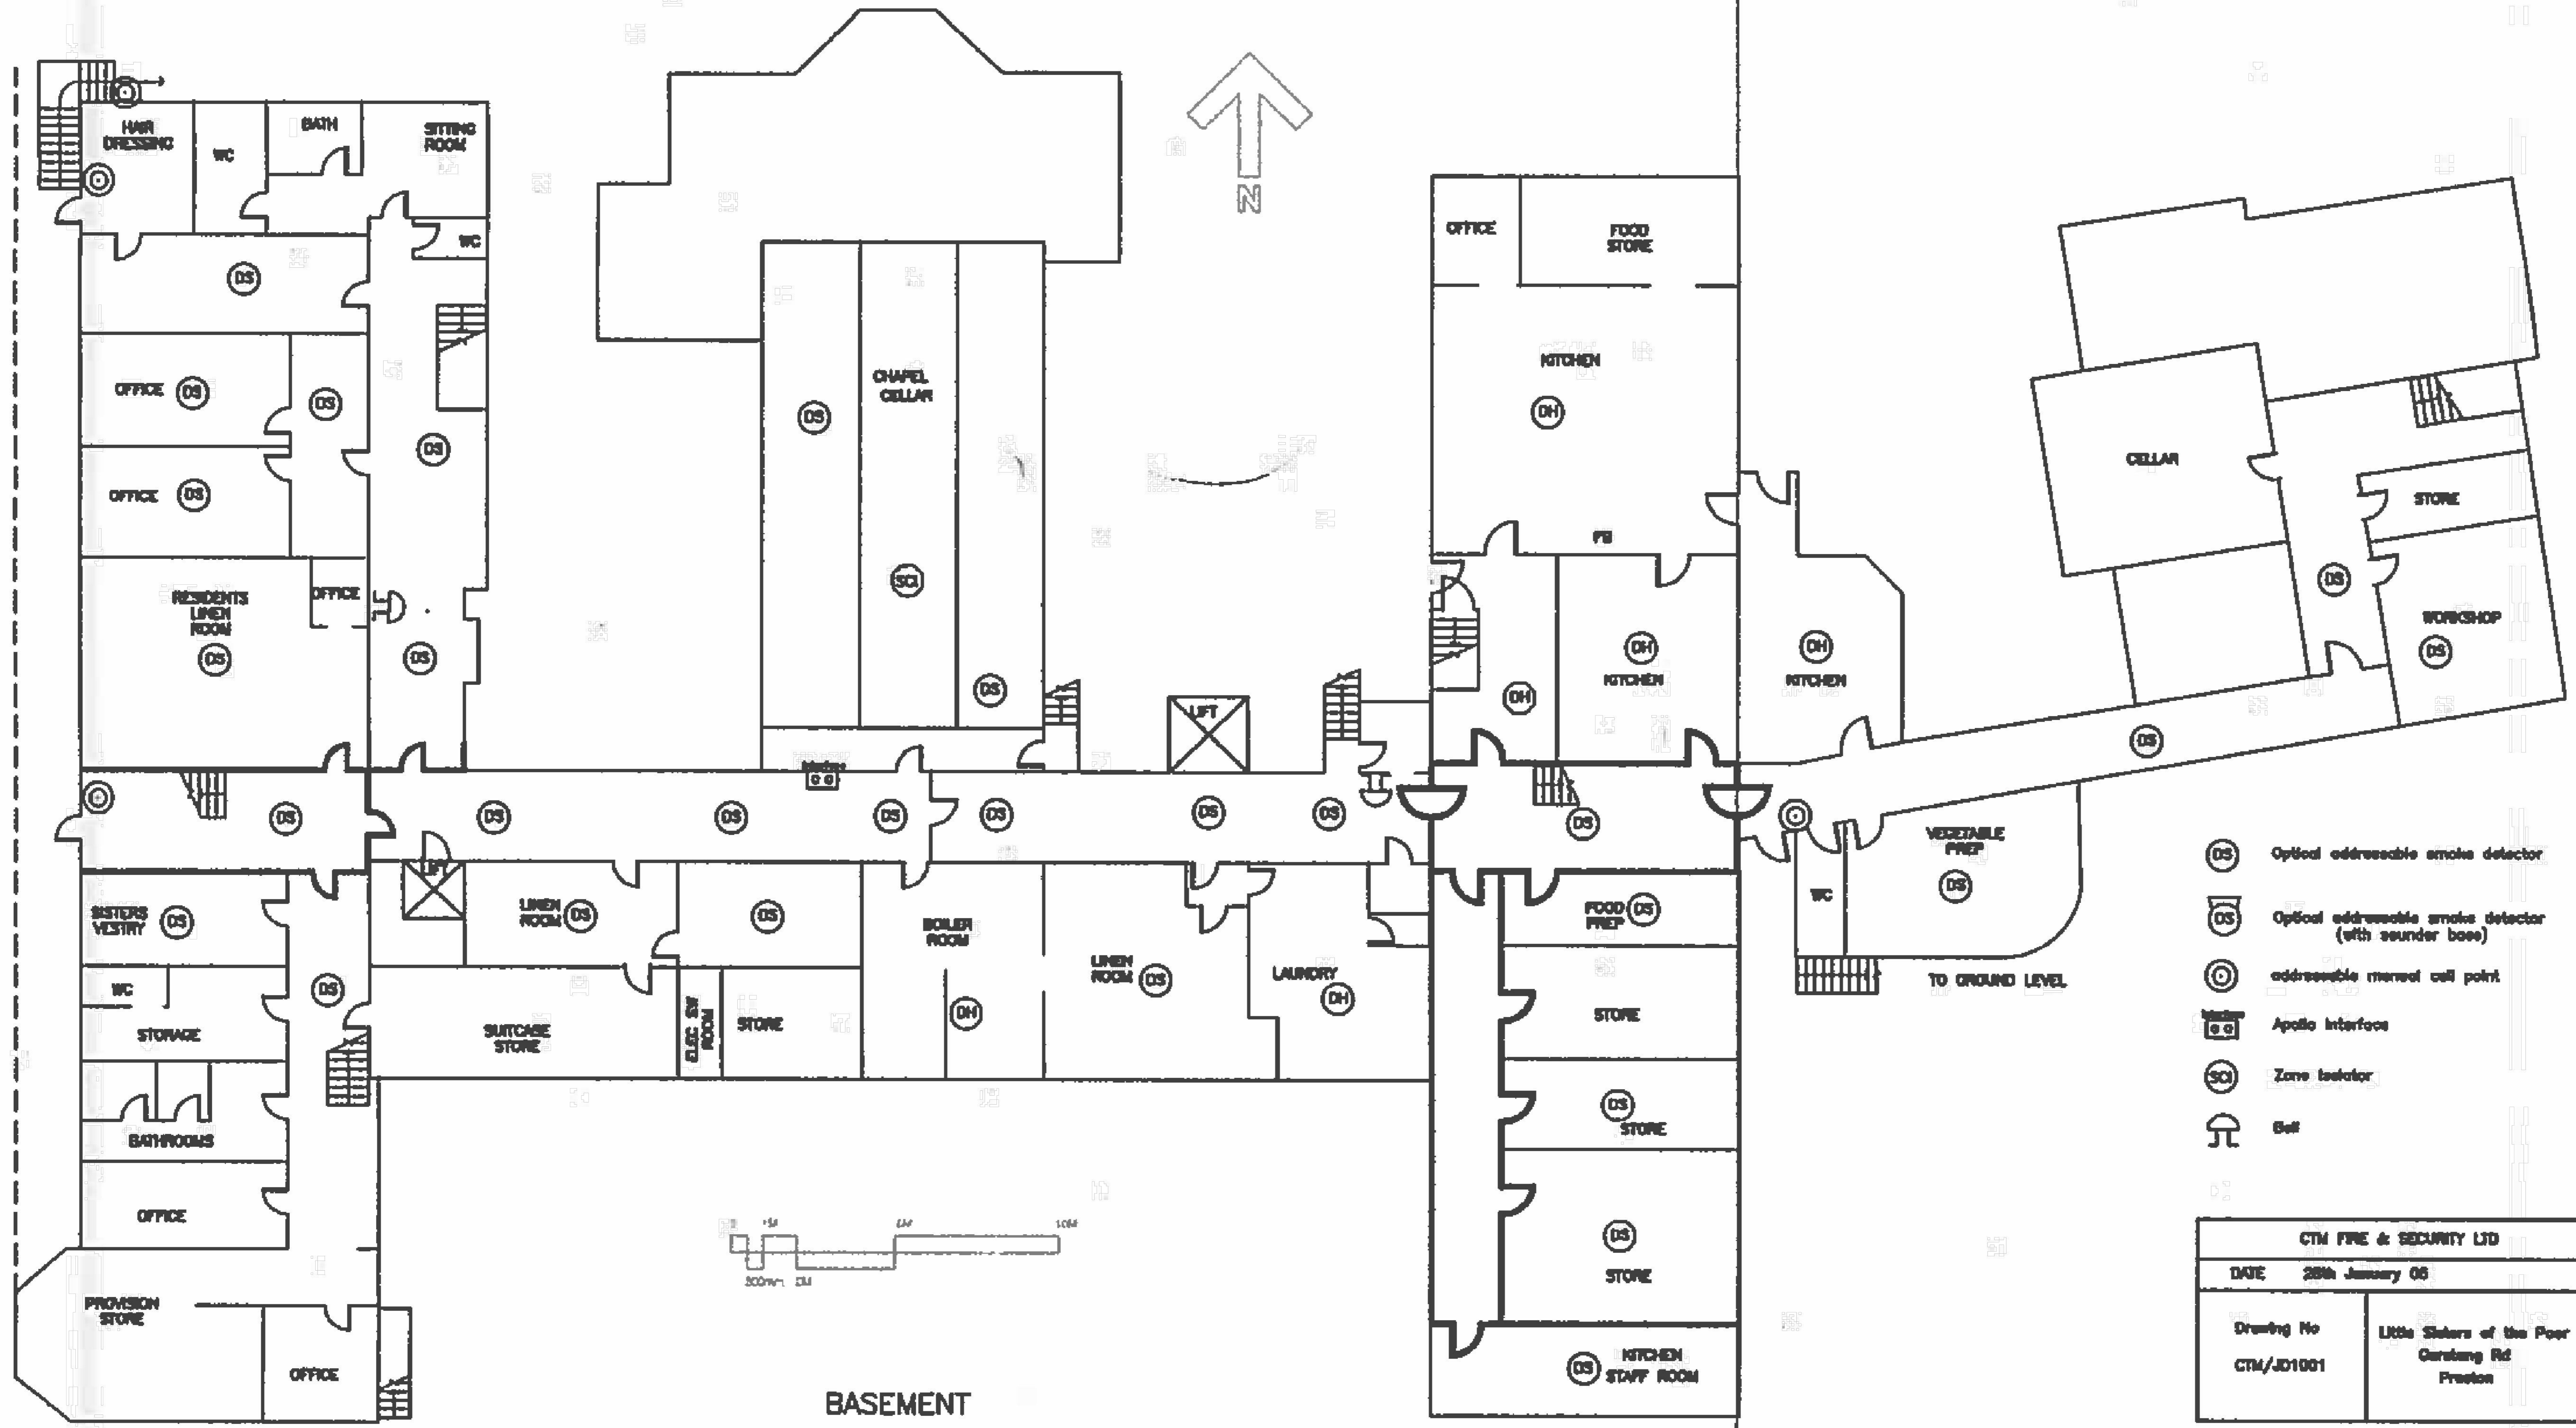

LITTLE SISTERS OF THE POOR

FIRE ALARM ZONE PLAN

ZONE 1

ZONE 2

- Optical addressable smoke detector
- Optical addressable smoke detector (with sounder base)
- addressable manual call point
- Apollo interface
- Zone Isolator
- Door

CTM FIRE & SECURITY LTD	
DATE 28th January 05	
Drawing No CTM/JD1001	Little Sisters of the Poor Garstang Rd Preston