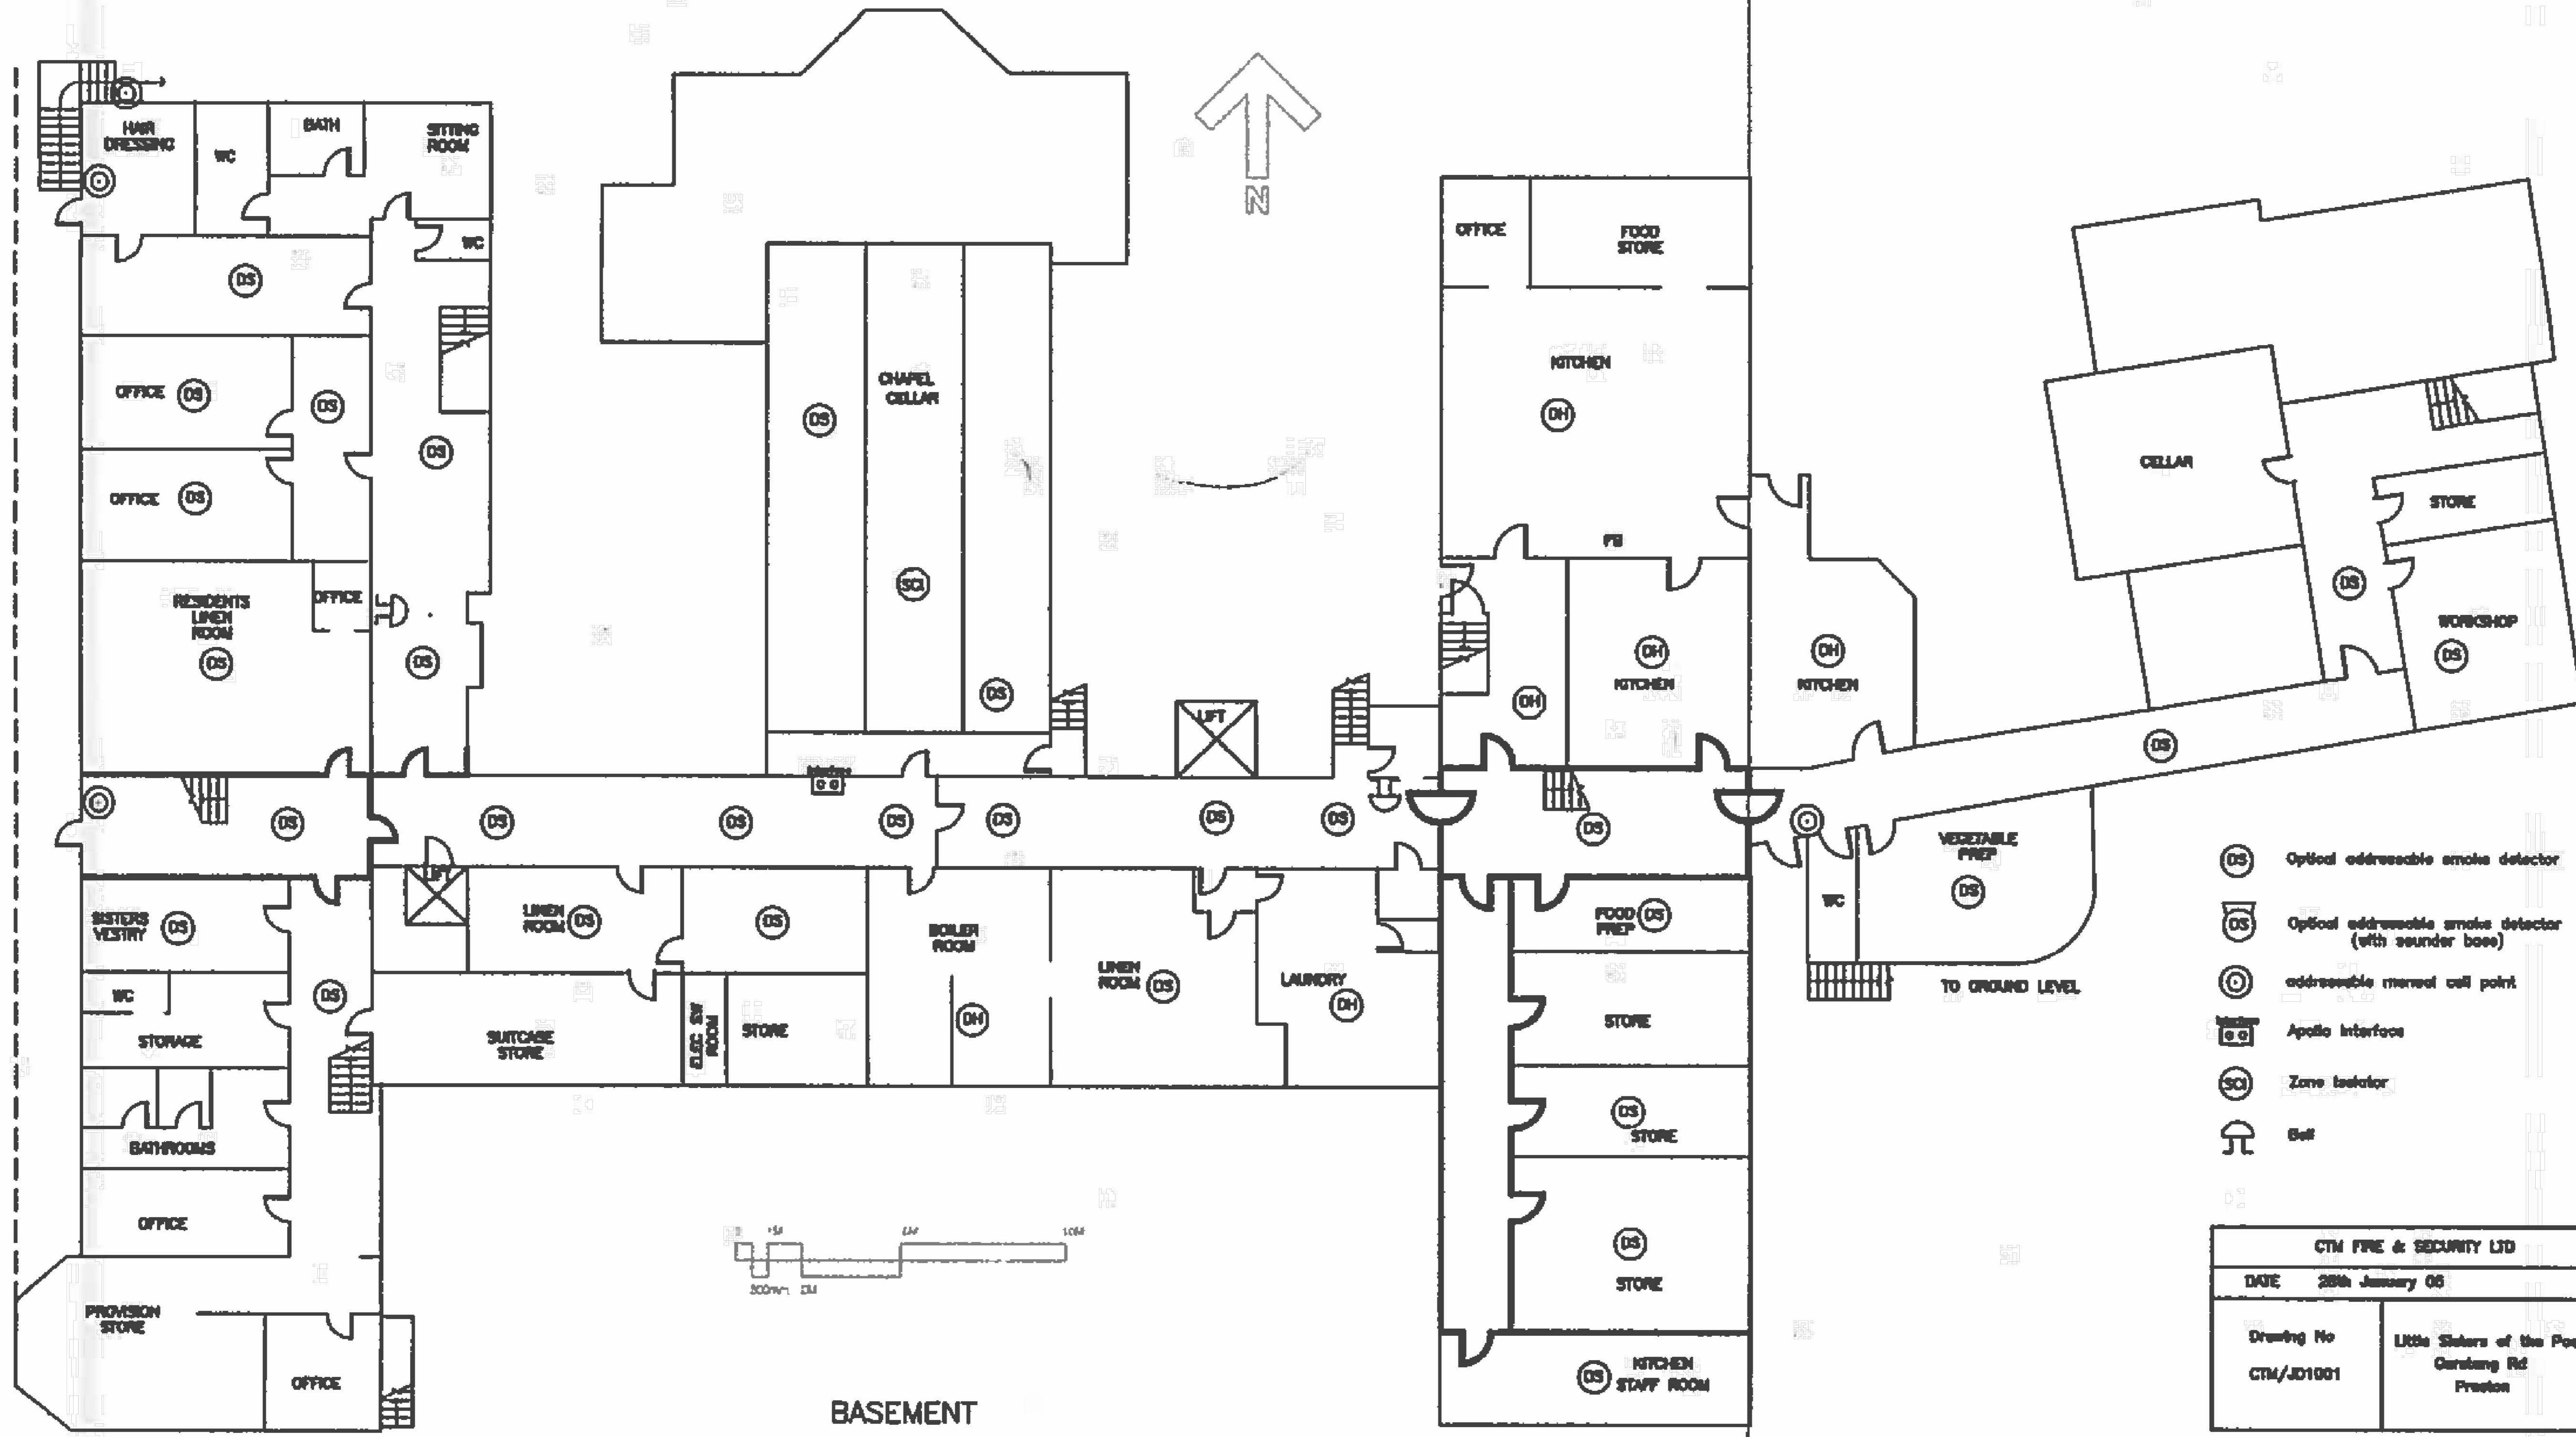

LITTLE SISTERS OF THE POOR

FIRE ALARM ZONE PLAN

ZONE 1

ZONE 2

- (DS) Optical addressable smoke detector
- (DS) Optical addressable smoke detector (with sounder base)
- (C) addressable manual call point
- (I) Apollo interface
- (SO) Zone isolator
- (B) Bell

CTM FIRE & SECURITY LTD	
DATE 28th January 05	
Drawing No CTM/JD1001	Little Sisters of the Poor Garstang Rd Preston